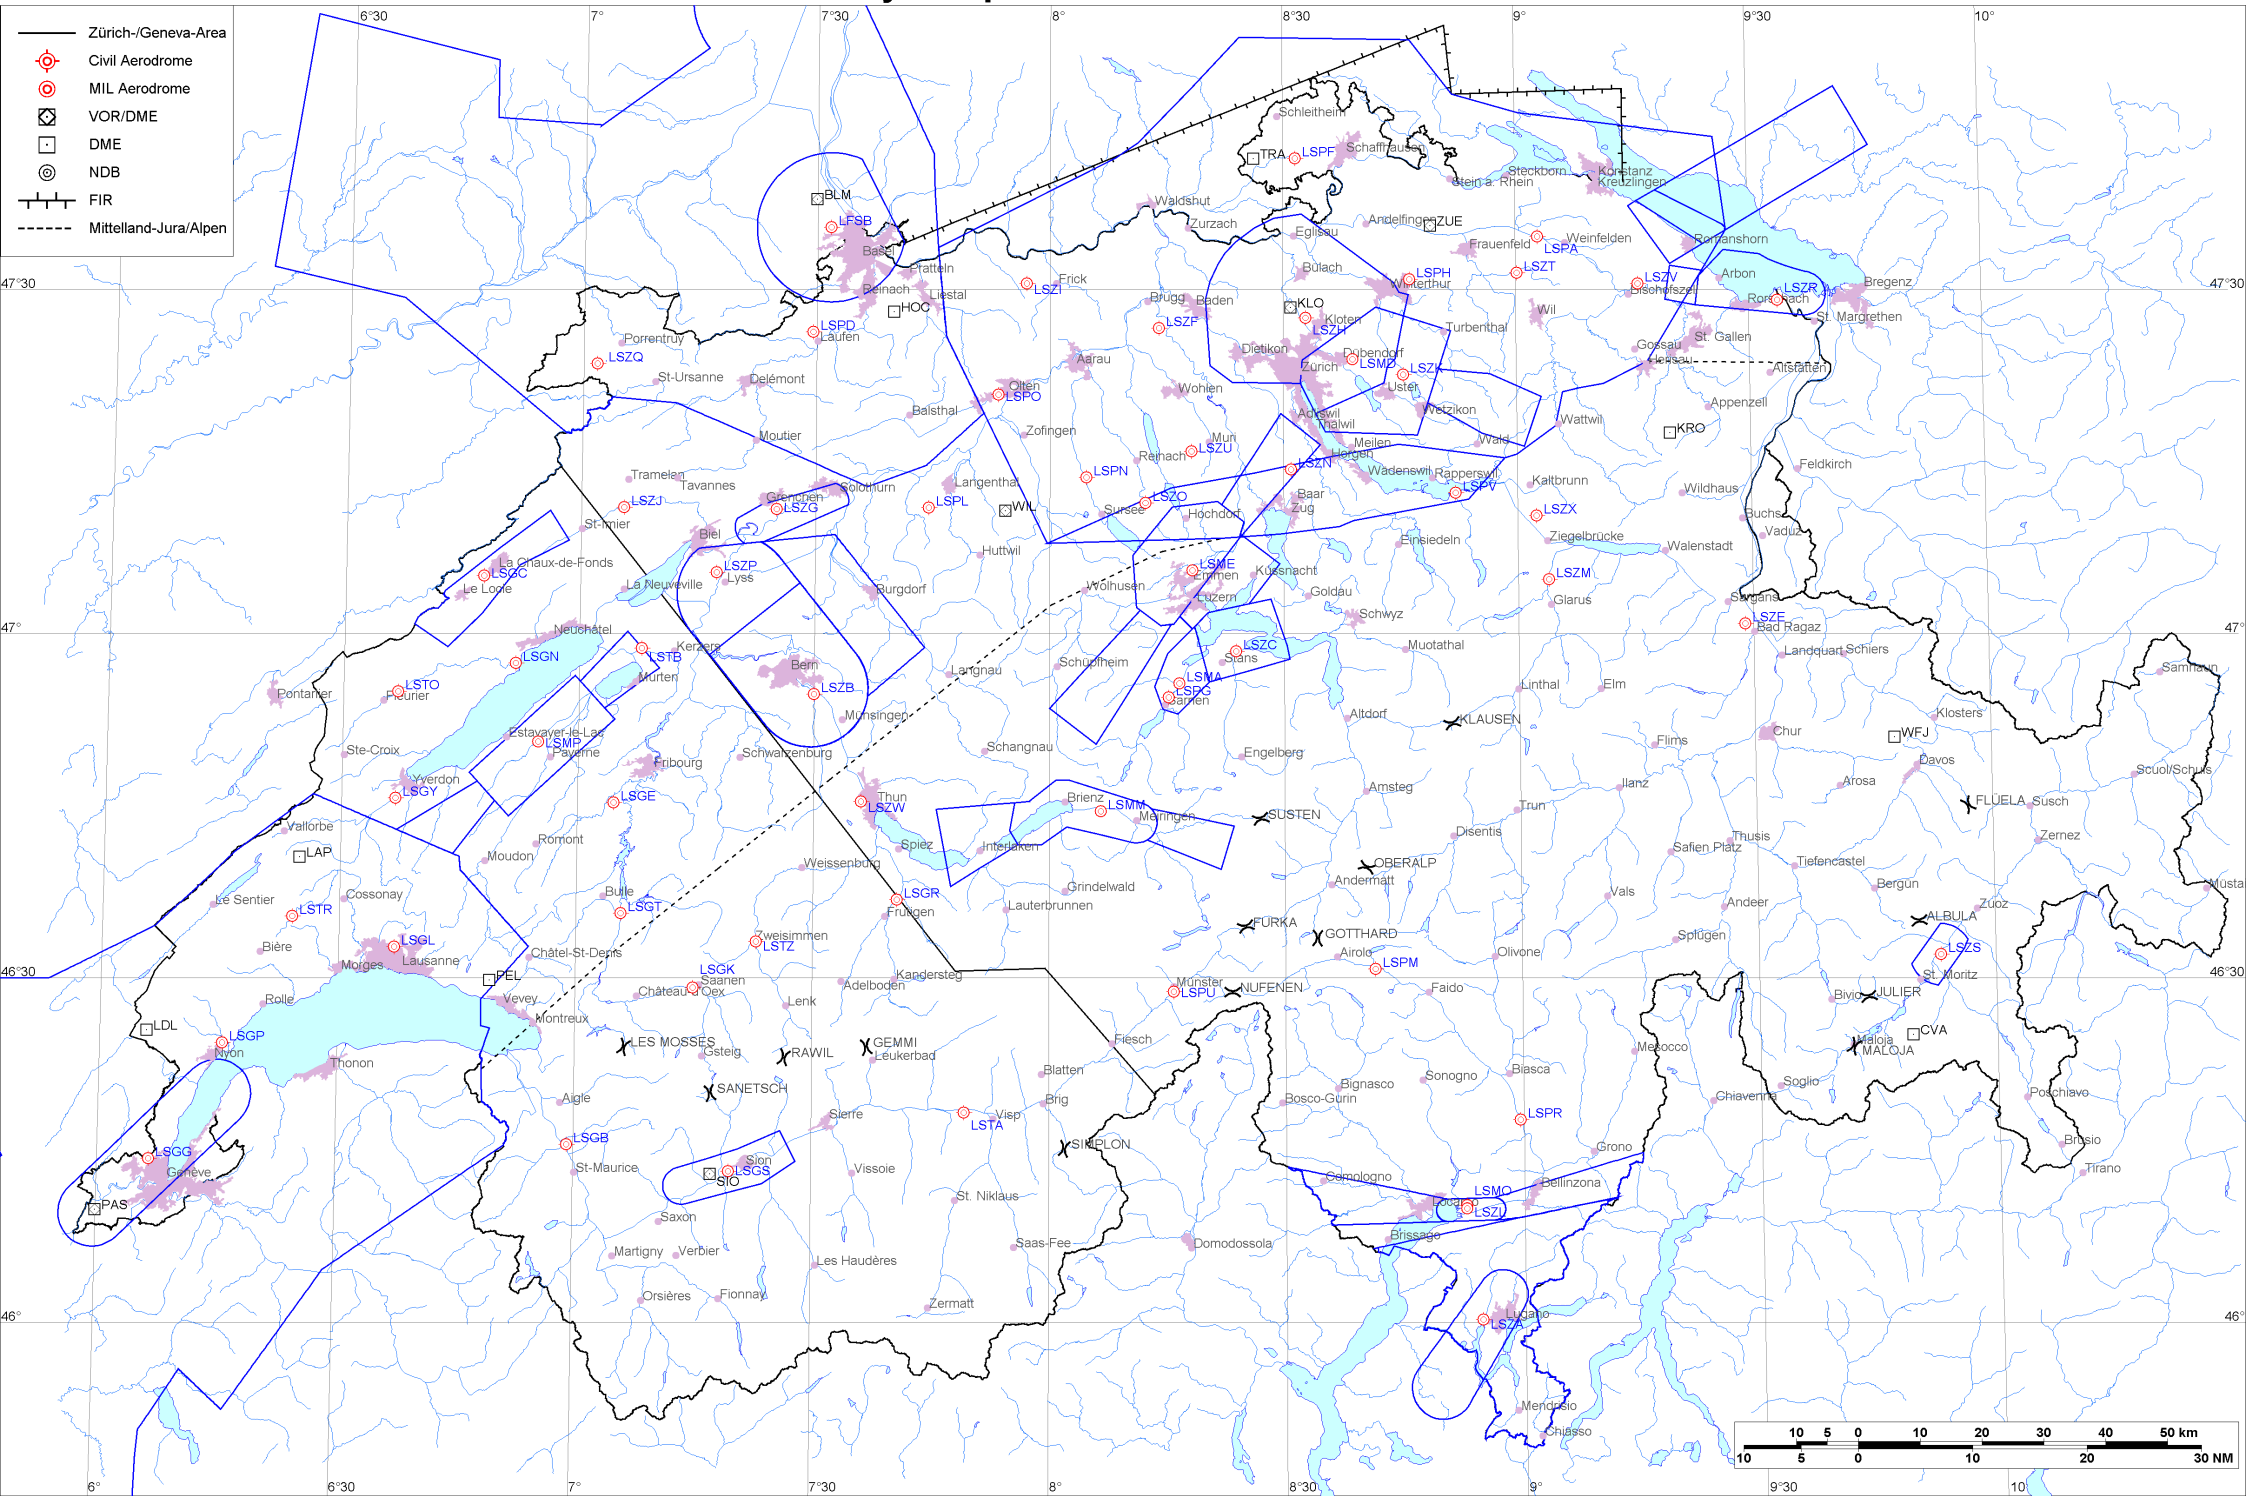

- Zürich-/Geneva-Area
- ⊕ Civil Aerodrome
- ⊙ MIL Aerodrome
- ⊠ VOR/DME
- DME
- ⊙ NDB
- FIR
- - - - - Mittelland-Jura/Alpen

Firings / AIP-Areas / Warnings:

Firing-Nr AIP-Area NOTAM-Nr	Validity UTC	Lower Limit (m/ft AMSL or FL)	Upper Limit (m/ft AMSL or FL)	Center Point	Covering Radius	NOTAM Item E
None						

Activities not shown on the DABS Chart Side:

NOTAM-Nr	Validity UTC	Lower Limit (m/ft AMSL or FL)	Upper Limit (m/ft AMSL or FL)	Center Point	Covering Radius	NOTAM Item E
W2543/25	2100 - 2359	GND	2250m / 7450ft	472617N 0083321E	2.1KM / 1.1NM	LASER DISPLAY WILL TAKE PLACE 2.3KM SSE LSZH AD, RADIUS 2.0KM (472617N0083321E RADIUS 1.1NM). BEAMS ORIENTED APRX NW. NO EYE HAZARD. GLARE POSS.