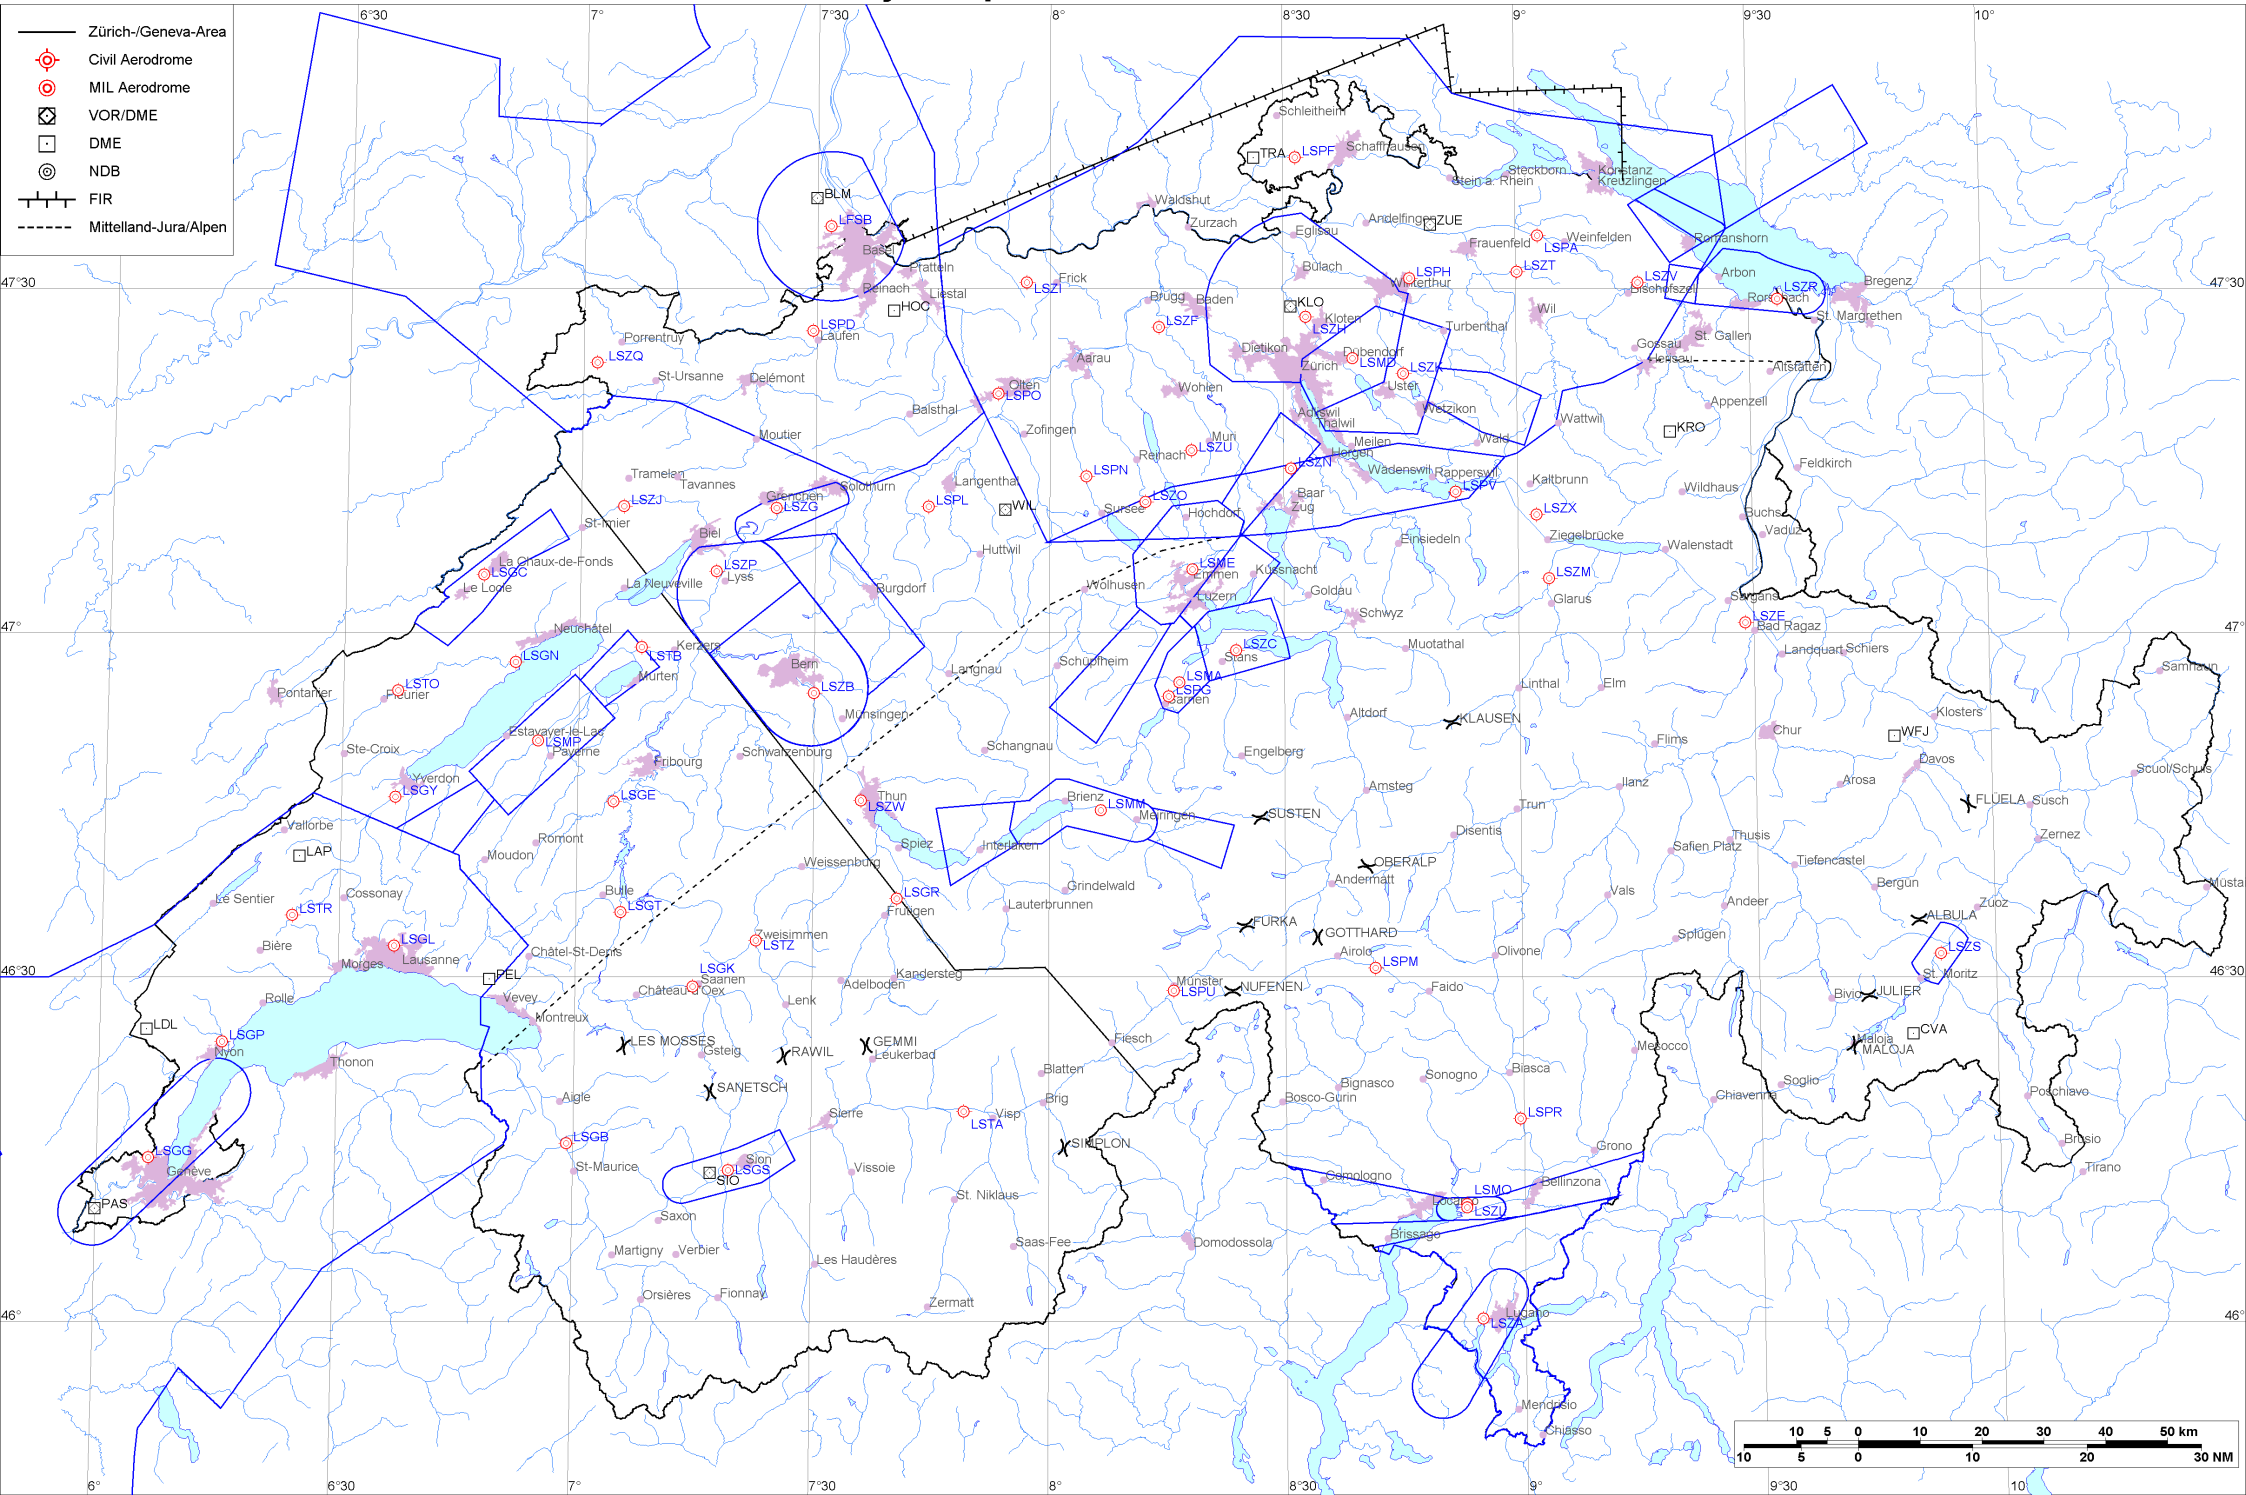

- Zürich-/Geneva-Area
- ⊕ Civil Aerodrome
- ⊙ MIL Aerodrome
- ⊠ VOR/DME
- DME
- ⊙ NDB
- FIR
- - - - - Mittelland-Jura/Alpen

Firings / AIP-Areas / Warnings:

Firing-Nr AIP-Area NOTAM-Nr	Validity UTC	Lower Limit (m/ft AMSL or FL)	Upper Limit (m/ft AMSL or FL)	Center Point	Covering Radius	NOTAM Item E
None						

Activities not shown on the DABS Chart Side:

NOTAM-Nr	Validity UTC	Lower Limit (m/ft AMSL or FL)	Upper Limit (m/ft AMSL or FL)	Center Point	Covering Radius	NOTAM Item E
W2543/25	2100 - 2359	GND	2250m / 7450ft	472617N 0083321E	2.1KM / 1.1NM	LASER DISPLAY WILL TAKE PLACE 2.3KM SSE LSZH AD, RADIUS 2.0KM (472617N0083321E RADIUS 1.1NM). BEAMS ORIENTED APRX NW. NO EYE HAZARD. GLARE POSS.