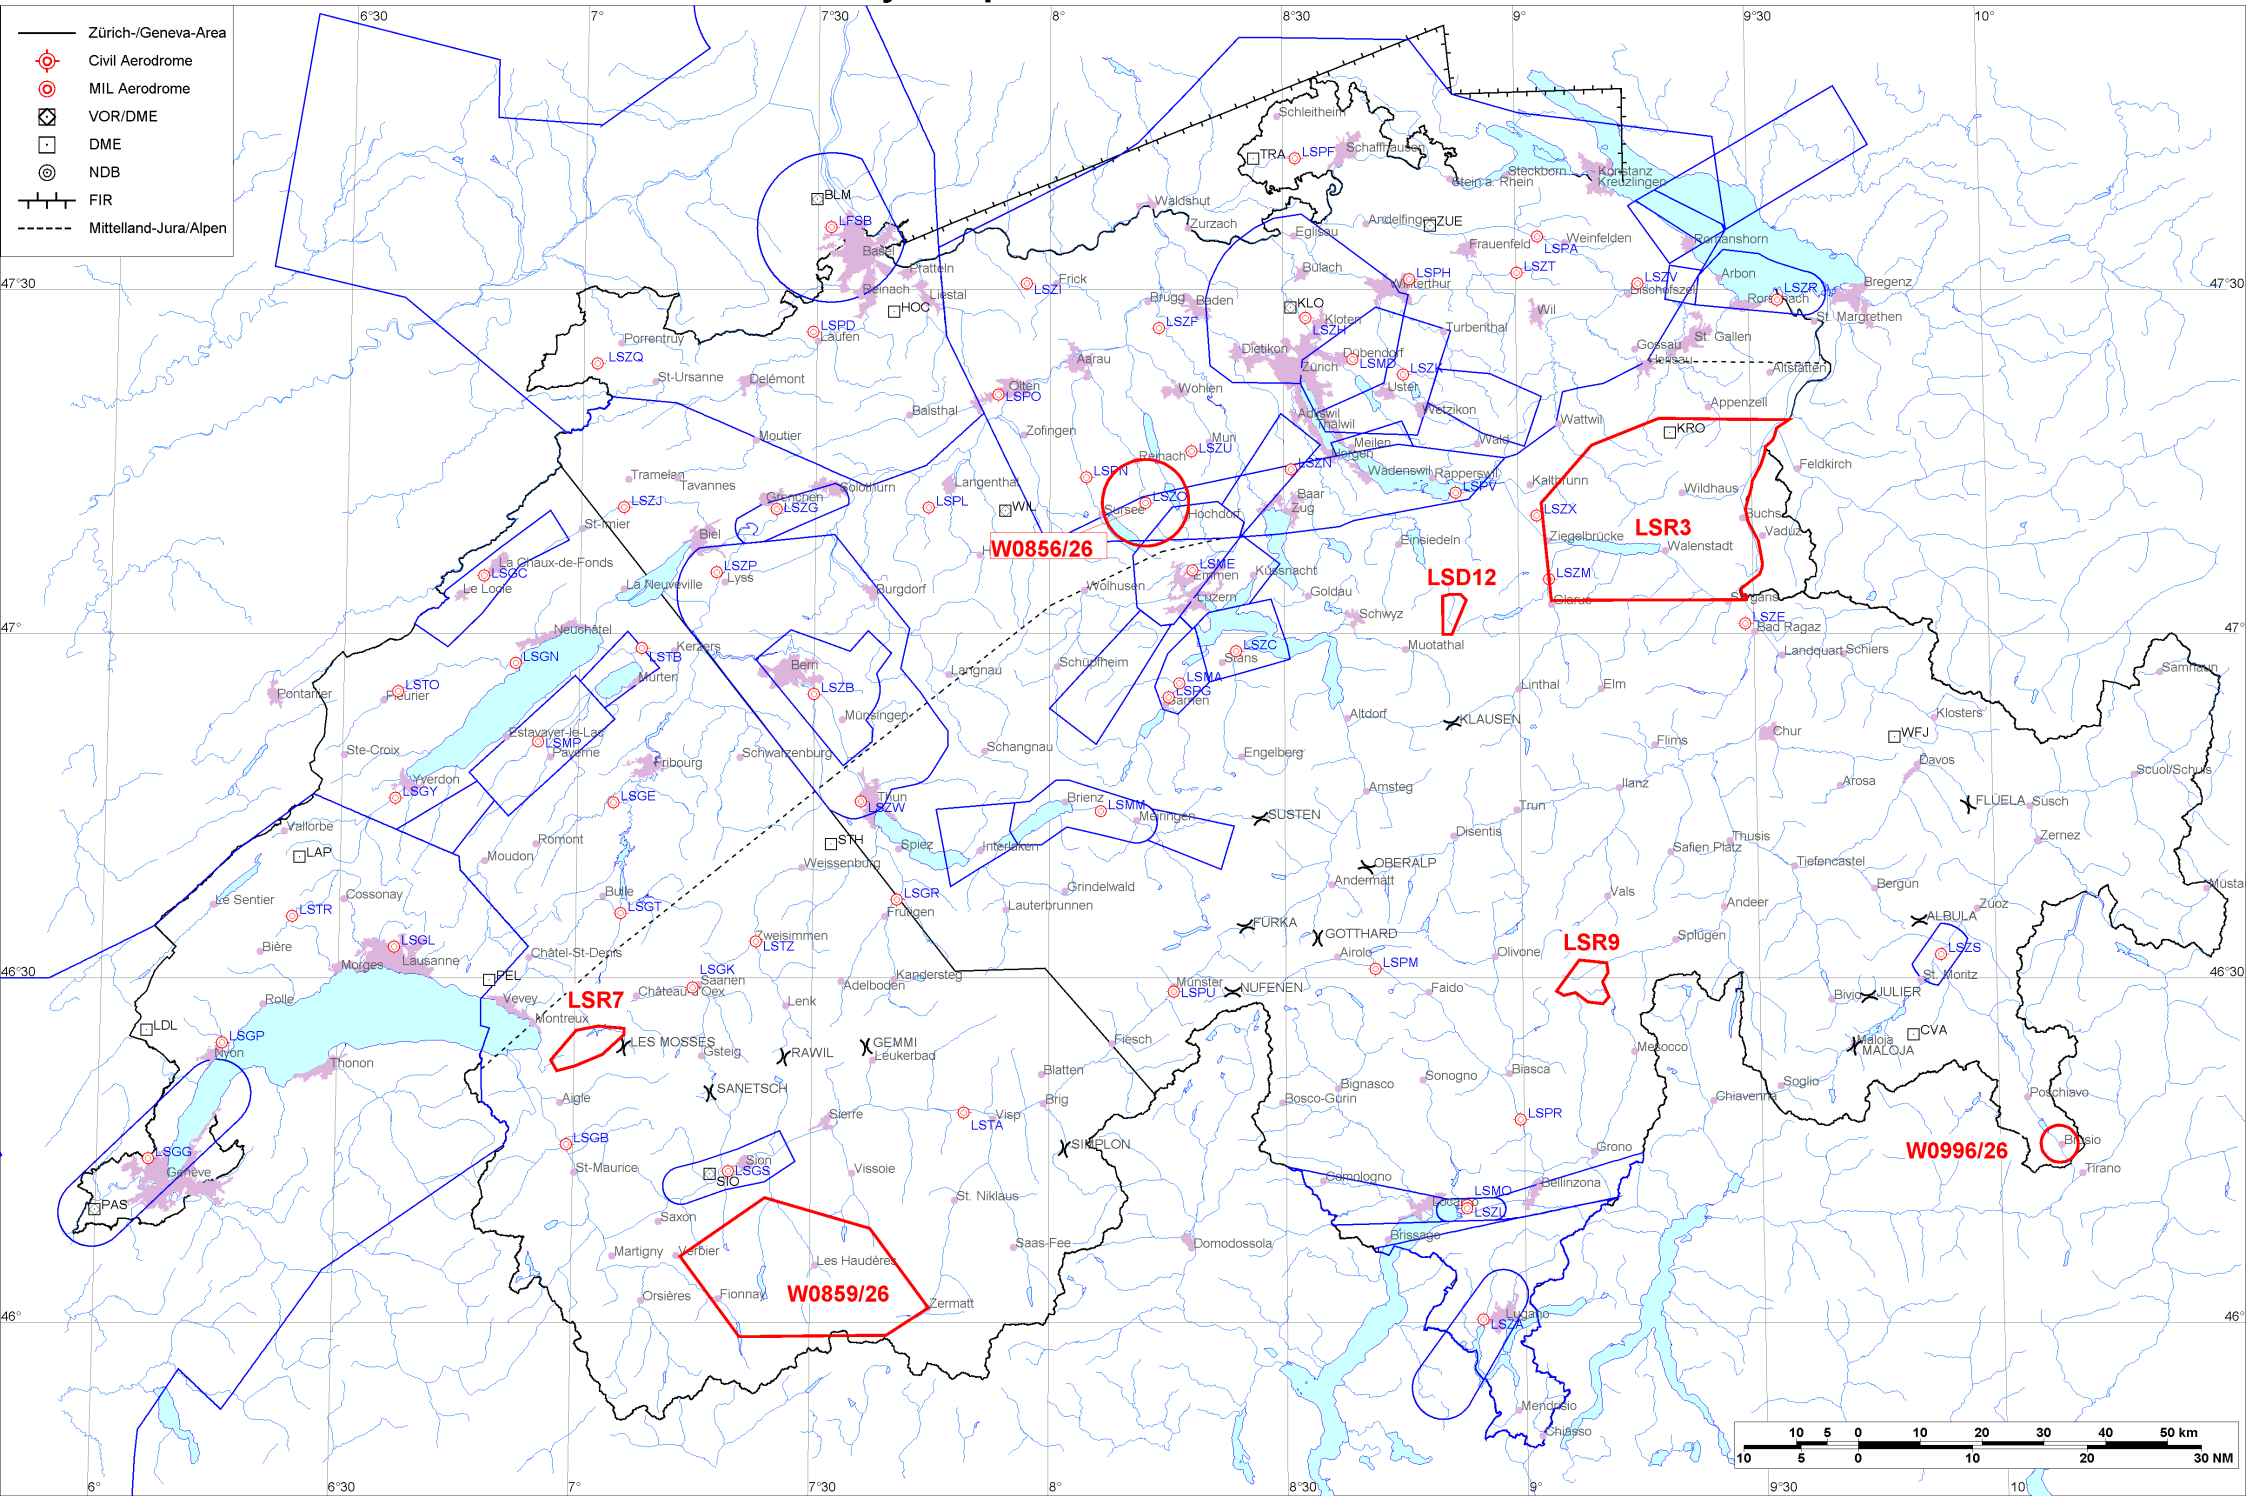

- Zürich-/Geneva-Area
- ⊕ Civil Aerodrome
- ⊙ MIL Aerodrome
- ⊠ VOR/DME
- DME
- ⊙ NDB
- FIR
- - - - - Mittelland-Jura/Alpen

Firings / AIP-Areas / Warnings:

Firing-Nr AIP-Area NOTAM-Nr	Validity UTC	Lower Limit (m/ft AMSL or FL)	Upper Limit (m/ft AMSL or FL)	Center Point	Covering Radius	NOTAM Item E
LSD12 W0004/26	0600 - 1000 1100 - 1600	GND	3000m / 9850ft	470140N 0085126E	3.6KM / 2.0NM	D-AREA LSD12 SIHTAL ACT.
LSR3 W0995/26	0640 - 0720 0840 - 0920 1140 - 1220	FL100	FL130	471047N 0091932E	24.4KM / 13.2NM	R-AREA LSR3 SPEER ACT.
LSR7 W0954/26	0530 - 1400	GND	4700m / 15500ft	462408N 0070145E	6.5KM / 3.5NM	R-AREA LSR7 HONGRIN ACT DUE TO FRNG.
LSR9 W0998/26	0600 - 1500	GND	4700m / 15500ft	462943N 0090743E	4.8KM / 2.6NM	R-AREA LSR9 HINTERRHEIN ACT DUE TO FRNG.
W0856/26	0630 - 0730	GND	2300m / 7500ft	471124N 0081217E	7.1KM / 3.8NM	TEMPO R-AREA BEROMUNSTER ESTABLISHED RADIUS 7KM (471124N0081217E RADIUS 3.8NM) DUE TO AIR DISPLAY. ENTRY PROHIBITED WHEN ACT EXC HEL EMERG MEDICAL SER (HEMS). FOR INFO ON ACT CTC ZURICH INFO ON 124.700. HEMS CTC 130.805 FOR COOR.
W0859/26	0530 - 1600	GND	FL130	460332N 0072921E	20.6KM / 11.2NM	TEMPO D-AREA PATROUILLE DES GLACIERS ESTABLISHED WI AERA: 460546N0071343E 461050N0072417E 460810N0073733E 460116N0074457E 455851N0073938E 455845N0072113E 460546N0071343E (460332N0072921E RADIUS 11.2NM), WI SWISS AIRSPACE ONLY. EXP INTENSE HEL FLT ACT. NO COORDINATION FREQ OR TEL NUMBER AVBL.
! W0996/26	0000 - 2359	GND	3200m / 10500ft	461533N 0100726E	3.1KM / 1.7NM	TEMPO R-AREA ESTABLISHED AT BRUSIO, RADIUS 3.0KM (461533N0100726E RADIUS 1.7NM) DUE TO FIRE FIGHTING ACT. ENTRY PROHIBITED FOR CIV ACFT EXC HEL EMERG MEDICAL SER (HEMS) AND SAR. !