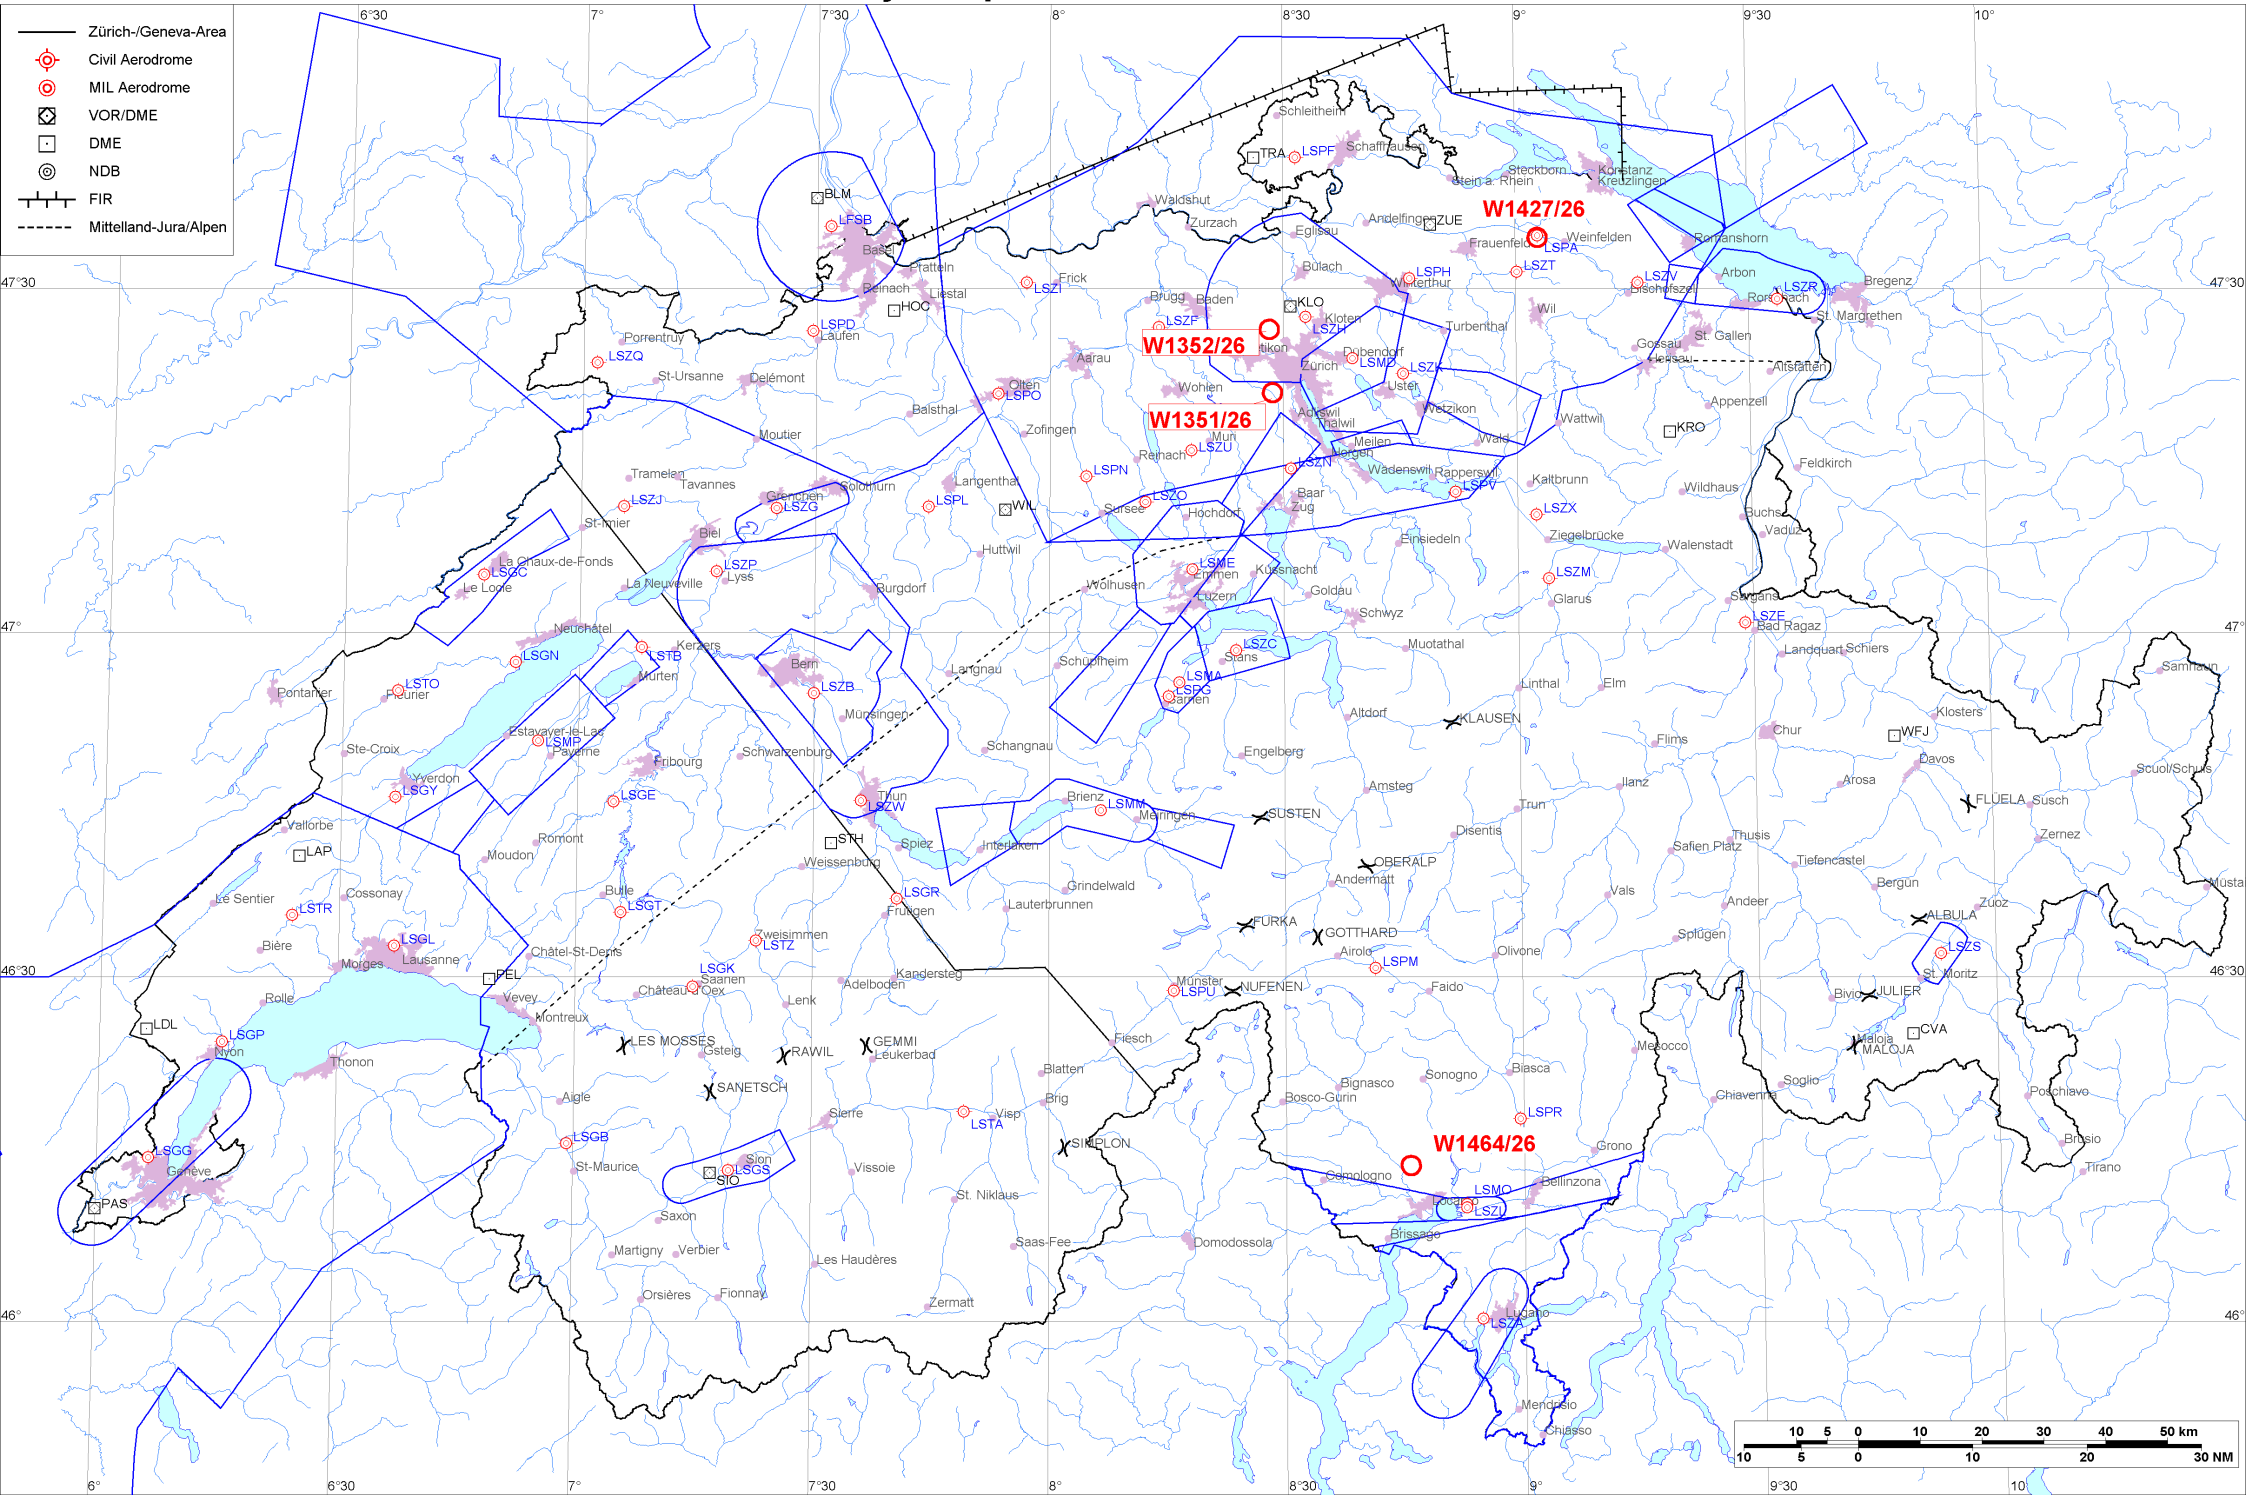

- Zürich-/Geneva-Area
- ⊕ Civil Aerodrome
- ⊙ MIL Aerodrome
- ⊠ VOR/DME
- DME
- ⊙ NDB
- FIR
- - - - - Mittelland-Jura/Alpen

Firings / AIP-Areas / Warnings:

Firing-Nr AIP-Area NOTAM-Nr	Validity UTC	Lower Limit (m/ft AMSL or FL)	Upper Limit (m/ft AMSL or FL)	Center Point	Covering Radius	NOTAM Item E
W1351/26	0000 - 2359	GND	550m / 1850ft	472054N 0082837E	0.3KM / 0.2NM	UNMANNED DRONE BEYOND VISUAL LINE OF SIGHT (BVLOS) OPERATIONS WILL TAKE PLACE AT AND BELOW 66FT AGL OVER STALLIKON, 5.8KM SW ZURICH, RADIUS 0.2KM (472054N0082837E RADIUS 0.2NM). FOR INFORMATION CTC TEL +41 79 472 37 80 AND REFER TO WWW.MAP.GEO.ADMIN.CH TOPIC AVIATION UAS AWARENESS MAP.
W1352/26	0400 - 1800	GND	600m / 1950ft	472626N 0082814E	0.3KM / 0.2NM	UNMANNED DRONE BEYOND VISUAL LINE OF SIGHT OPERATIONS WILL TAKE PLACE AT AND BELOW 500FT AGL IN REGENSDORF, 6.2KM WSW LSZH AD, RADIUS 0.2KM (472626N0082814E RADIUS 0.2NM). FOR INFORMATION CTC +41 79 124 10 48 AND REFER TO WWW.MAP.GEO.ADMIN.CH TOPIC AVIATION UAS AWARENESS MAP.
W1427/26	2130 - 2359	GND	FL195	473426N 0090252E	0.3KM / 0.2NM	TEMPO R-AREA AMLIKON ESTABLISHED RADIUS 0.2KM (473426N0090252E RADIUS 0.2NM). WX MEASUREMENTS BY REMOTELY PILOTED AERIAL SYSTEM WILL TAKE PLACE. WHITE BLINKING PSN LGT WITH VISUAL RANGE OF AT LEAST 3KM. ENTRY PROHIBITED WHEN ACT EXC HEL EMERG MEDICAL SER (HEMS). FOR INFO ON ACT AND HEMS CTC TEL +41 79 772 93 32.
W1464/26	0500 - 2200	GND	1000m / 3300ft	461334N 0084542E	0.4KM / 0.2NM	UNMANNED ACFT ACT WILL TAKE PLACE 1.3KM ESE GORDEVIO, RADIUS 0.3KM (461334N0084542E RADIUS 0.2NM).